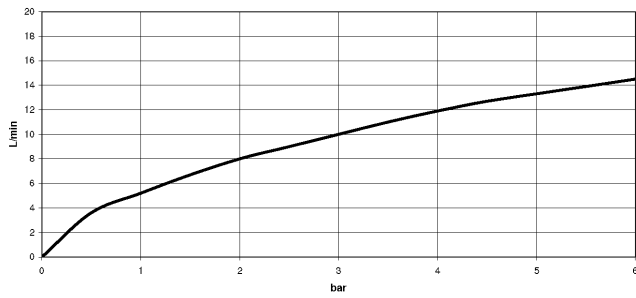

Single-lever mixer Pull-down with spray function

33 875 895

- 240 mm projection
- pivotable spout 360°
- laminar and spray flow
- height of mixer 420 mm
- height up to laminar flow regulator 240 mm
- hole diameter 35 mm
- 1800 mm metal shower hose
- sprayface with anti-scaling system
- max. flow 10.4 l/min at 3 bar flow pressure
- lead-free

Single-lever mixer Pull-down with spray function

33 875 895

Flow rate chart

Single-lever mixer Pull-down with spray function

33 875 895

Spare parts list

No.	Item Number	Name	Quantity used	Delivery time
1	04 12 11 148 00-99	shower	1	2
2	04 30 02 120 00-85	hose	1	30
3	90 28 22 301 00-99	spout	1	30
4	90 28 10 161 00 90	set	1	2
5	90 15 05 064 02 90	cartridge	1	2
6	09 14 10 190 90	seal	1	2
7	09 28 30 030-99	cover	1	30
8	09 20 89 020-99	handle	1	30
9	09 31 11 063 90	pin	1	2
10	90 31 20 087 00-99	plug	1	30
11	04 30 04 101 00 90	hose	2	2
12	04 28 20 067 00 90	pipe	1	2
13	09 14 10 036 90	seal	1	2
14	04 30 11 040 00 90	fixing set	1	2
15	09 20 93 056 90	insert	1	2
16	90 24 03 253 00 90	adaptor	1	2
17	09 30 03 038 90	hose	1	2
18	04 21 50 010 00 90	accessories	1	2
19	09 30 09 031 90	key	1	60