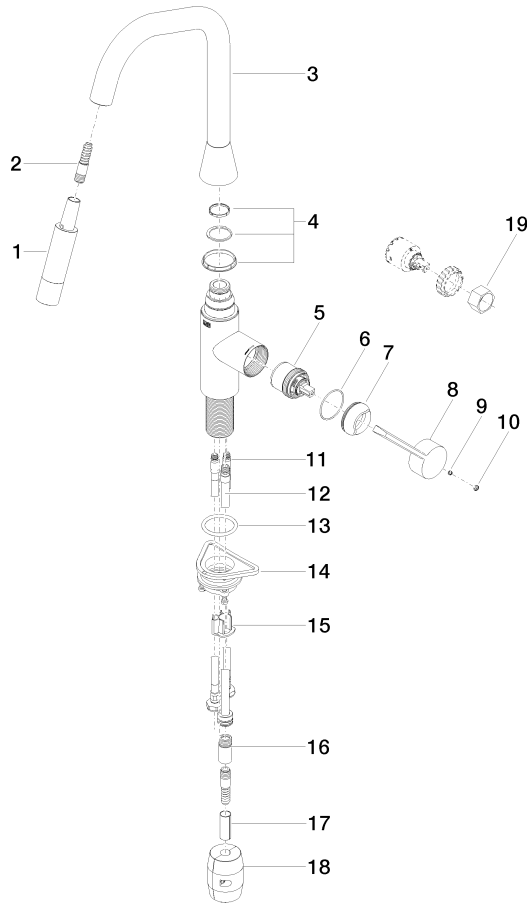

Single-lever mixer Pull-down with spray function

33 875 895

- 240 mm projection
- pivotable spout 360°
- laminar and spray flow
- height of mixer 420 mm
- height up to laminar flow regulator 240 mm
- hole diameter 35 mm
- 1800 mm metal shower hose
- sprayface with anti-scaling system
- max. flow 10.4 l/min at 3 bar flow pressure
- lead-free

Intrinsic protection against back flow.

	Brushed Dark Platinum	33 875 895-99
	Chrome	33 875 895-00
	Brushed Platinum	33 875 895-06
	Platinum	33 875 895-08
	Durabronze (23kt Gold)	33 875 895-09
	Dark Chrome	33 875 895-19
	Brushed Durabronze (23kt Gold)	33 875 895-28
	Matte Black	33 875 895-33
	Brushed Champagne (22kt Gold)	33 875 895-46
	Champagne (22kt Gold)	33 875 895-47
	Brushed Chrome	33 875 895-93

Recommended miscellaneous

Swivel limitation set

12 821 970 90

Recommended miscellaneous

Dispenser without rosette

82 424 970-99

Recommended miscellaneous

Strainer waste with control handle 10 712 970-99

Single-lever mixer Pull-down with spray function

33 875 895

Flow rate chart

Single-lever mixer Pull-down with spray function

33 875 895

Spare parts list

No.	Item Number	Name	Quantity used	Delivery time
1	04 12 11 148 00-99	shower	1	2
2	04 30 02 120 00-85	hose	1	30
3	90 28 22 301 00-99	spout	1	30
4	90 28 10 161 00 90	set	1	2
5	90 15 05 064 02 90	cartridge	1	2
6	09 14 10 190 90	seal	1	2
7	09 28 30 030-99	cover	1	30
8	09 20 89 020-99	handle	1	30
9	09 31 11 063 90	pin	1	2
10	90 31 20 087 00-99	plug	1	30
11	04 30 04 101 00 90	hose	2	2
12	04 28 20 067 00 90	pipe	1	2
13	09 14 10 036 90	seal	1	2
14	04 30 11 040 00 90	fixing set	1	2
15	09 20 93 056 90	insert	1	2
16	90 24 03 253 00 90	adaptor	1	2
17	09 30 03 038 90	hose	1	2
18	04 21 50 010 00 90	accessories	1	2
19	09 30 09 031 90	key	1	60