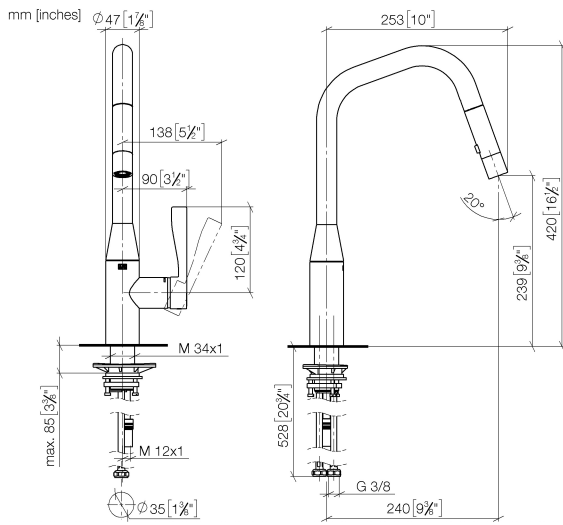

Single-lever mixer Pull-down with spray function

33 875 895

- 240 mm projection
- pivotable spout 360°
- laminar and spray flow
- height of mixer 420 mm
- height up to laminar flow regulator 240 mm
- hole diameter 35 mm
- 1800 mm metal shower hose
- sprayface with anti-scaling system
- max. flow 10.4 l/min at 3 bar flow pressure
- lead-free

Recommended miscellaneous

Swivel limitation set

12 821 970 90

Recommended miscellaneous

Dispenser without rosette

82 424 970-99

Recommended miscellaneous

Strainer waste with control handle 10 712 970-99

Single-lever mixer Pull-down with spray function

33 875 895

Flow rate chart

Single-lever mixer Pull-down with spray function

33 875 895

Spare parts list

No.	Item Number	Name	Quantity used	Delivery time
1	04 12 11 148 00-99	shower	1	2
2	04 30 02 120 00-85	hose	1	30
3	90 28 22 301 00-99	spout	1	30
4	90 28 10 161 00 90	set	1	2
5	90 15 05 064 02 90	cartridge	1	2
6	09 14 10 190 90	seal	1	2
7	09 28 30 030-99	cover	1	30
8	09 20 89 020-99	handle	1	30
9	09 31 11 063 90	pin	1	2
10	90 31 20 087 00-99	plug	1	30
11	04 30 04 101 00 90	hose	2	2
12	04 28 20 067 00 90	pipe	1	2
13	09 14 10 036 90	seal	1	2
14	04 30 11 040 00 90	fixing set	1	2
15	09 20 93 056 90	insert	1	2
16	90 24 03 253 00 90	adaptor	1	2
17	09 30 03 038 90	hose	1	2
18	04 21 50 010 00 90	accessories	1	2
19	09 30 09 031 90	key	1	60